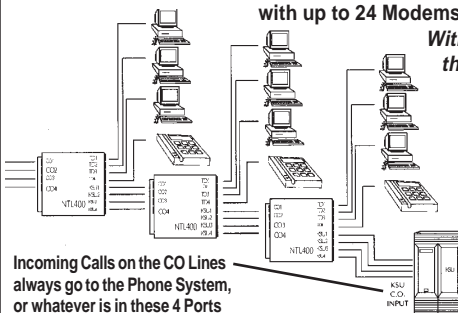

\$289.95

#TOH3S

- Easiest to Use!
- Highest Accuracy
- For 25, 50, 70 and 100V Spkr Lines
- Includes Case & 8 AA Batteries

UltraSwitch 400 4x8 Line Share Device

- Share 1 to 4 CO Lines with your Phone System... or
- Dedicate 1 to 4 CO Lines to Modem Use

Allows Full 56K Internet Speeds!

1 Unit: Share 1 to 4 CO Lines with 4 Modems Evenly, or 8 Modems with 4 Ports Getting Priority Access

Outgoing calls on these 4 Ports have equal access to CO Lines

Incoming Calls on the CO Lines always go to these 4 Ports... Great for Fax Machines!

Stack up to 6 Units: Share 1 to 4 CO Lines with up to 24 Modems Evenly...

With or Without the Phone System!

Incoming Calls on the CO Lines always go to the Phone System, or whatever is in these 4 Ports

\$159.95
3 @ \$154.95

#MIS10

Line In Use Indicators

Desk or Wall Mount

Busy Tone Selector Switch

The savings start the day you put it in!

- NO Programming... Easy Modular Installation!
- Outgoing Ports Hunt for Next Available Line!
- Busy Tone for Lines In Use!
- Total Privacy Between CO Lines/Ports!